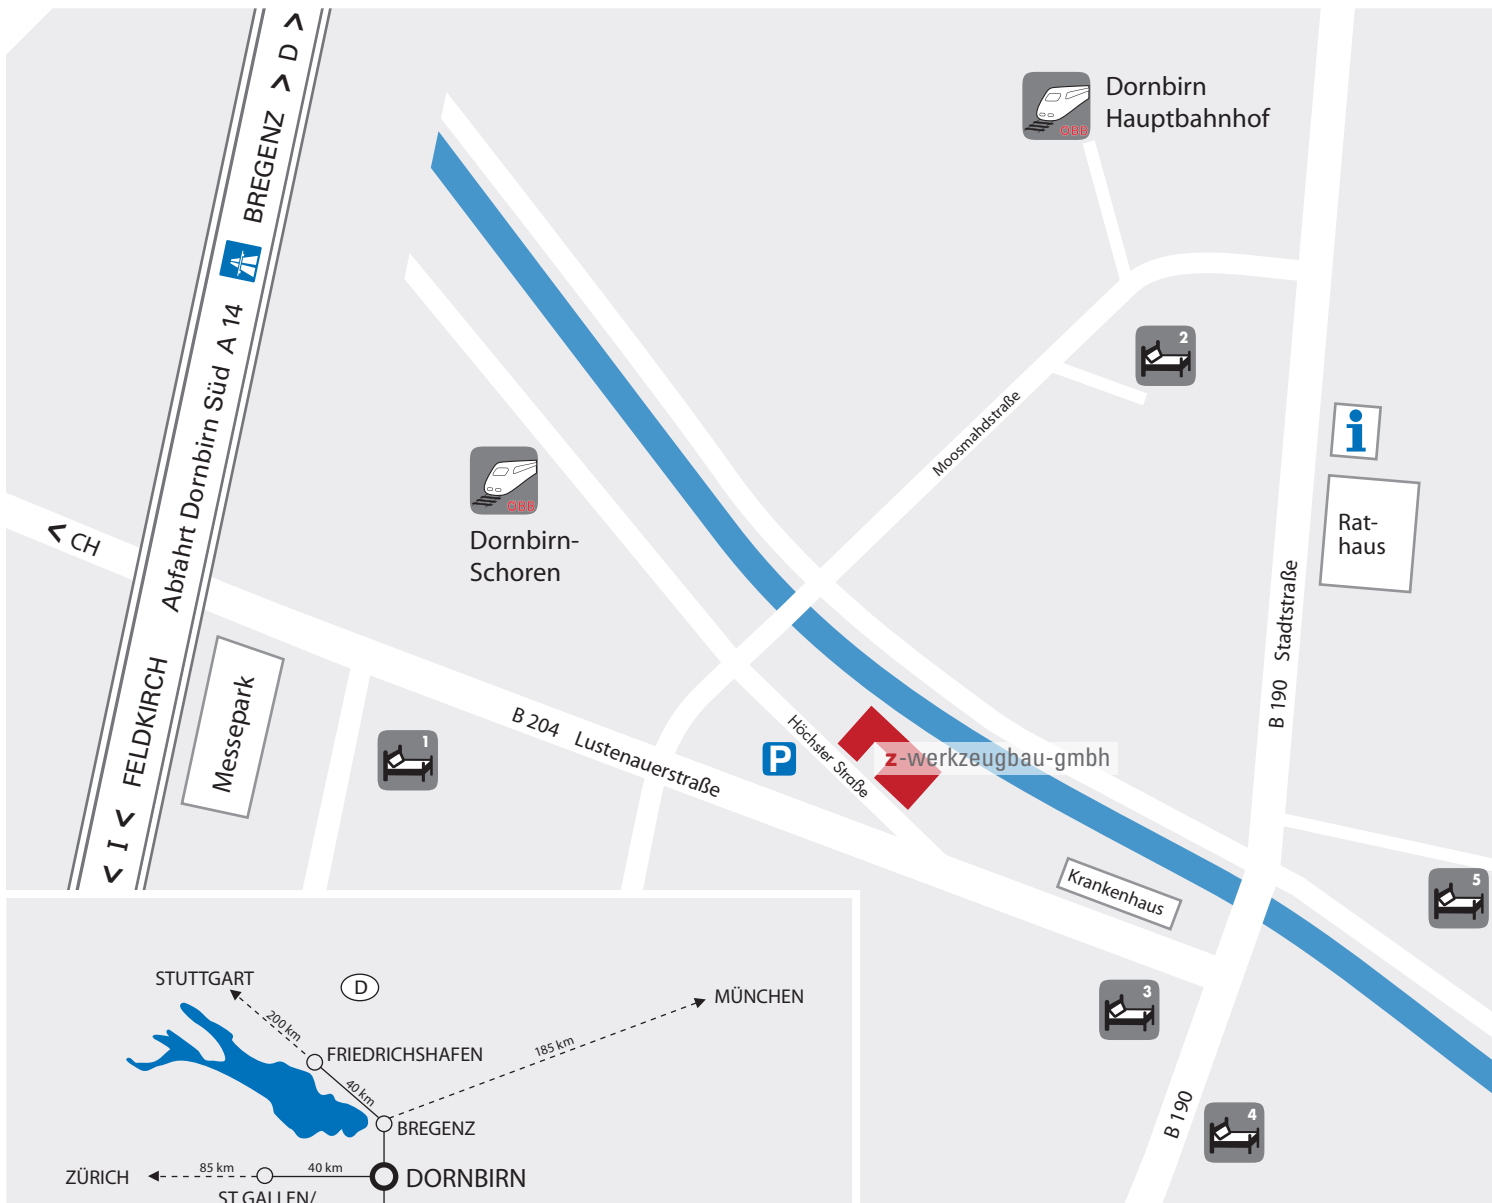

From the airport Altenrhein (CH) – 22 km
 via A1, A13 und B204.
 Shuttle service to Dornbirn available.

From the airport Friedrichshafen (D) – 48 km
 via B31 und A14.
 Shuttle service to Dornbirn available.

From the airport Zürich (CH) – 120 km
 via A1 und B204.
 Direct train connection to St. Margarethen
 at the Swiss-Austrian border.

From the airport Innsbruck (A) – 180 km
 via A12, S16 und A14

From the airport Stuttgart (D) – 225 km
 via A8, A7, A96 und A14

From the airport München (D) – 235 km
 via A92, A99, A96 und A14

1) Hotel Sheraton****
 Panoramahaus, Messestraße 1
 T +43 (0)5572/38880
 info@4p-sheraton-dornbirn.at
 www.4p-sheraton-dornbirn.at

2) Hotel Martinspark****
 Mozartstraße 2, Dornbirn
 T +43 (0)5572/3760
 rezeption@martinspark.at
 www.martinspark.at