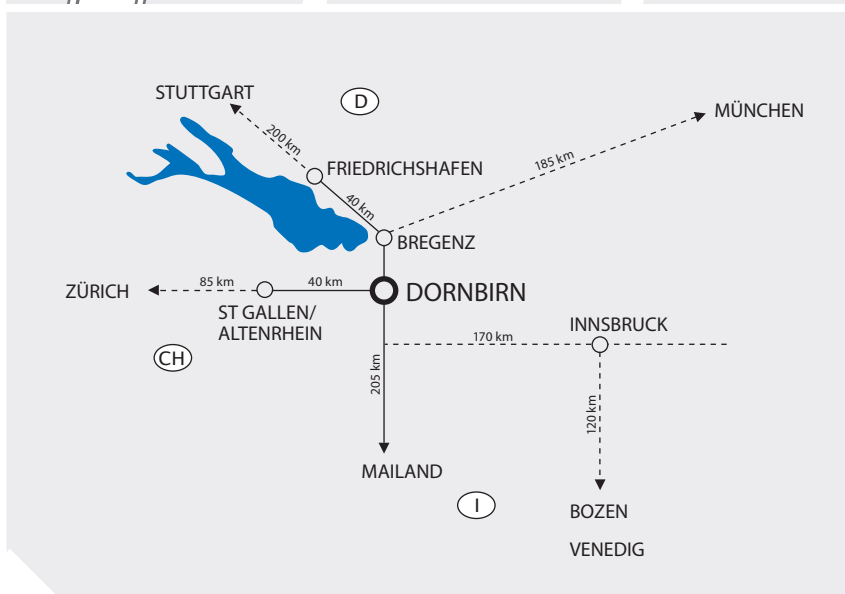

z-werkzeugbau-gmbh

Höchster Str. 8
 6850 Dornbirn / Austria
 T +43 (0)5572 / 7272 -720
 F +43 (0)5572 / 7272 -8620
 office@z-werkzeugbau.com
 www.z-werkzeugbau.com

Bus connection from Dornbirn train station:
 Bus number 50 (yellow bus) or number 4
 (red bus). Get off at the stop "Höchsterstraße"

From the airport Altenrhein (CH) – 22 km
 via A1, A13 und B204.
 Shuttle service to Dornbirn available.

From the airport Friedrichshafen (D) – 48 km
 via B31 und A14.
 Shuttle service to Dornbirn available.

From the airport Zürich (CH) – 120 km
 via A1 und B204.
 Direct train connection to St. Margarethen
 at the Swiss-Austrian border.

From the airport Innsbruck (A) – 180 km
 via A12, S16 und A14

From the airport Stuttgart (D) – 225 km
 via A8, A7, A96 und A14

From the airport München (D) – 235 km
 via A92, A99, A96 und A14

1) Hotel Sheraton****
 Panoramahaus, Messestraße 1
 T +43 (0)5572/38880
 info@4p-sheraton-dornbirn.at
 www.4p-sheraton-dornbirn.at

2) Hotel Martinspark****
 Mozartstraße 2, Dornbirn
 T +43 (0)5572/3760
 rezeption@martinspark.at
 www.martinspark.at